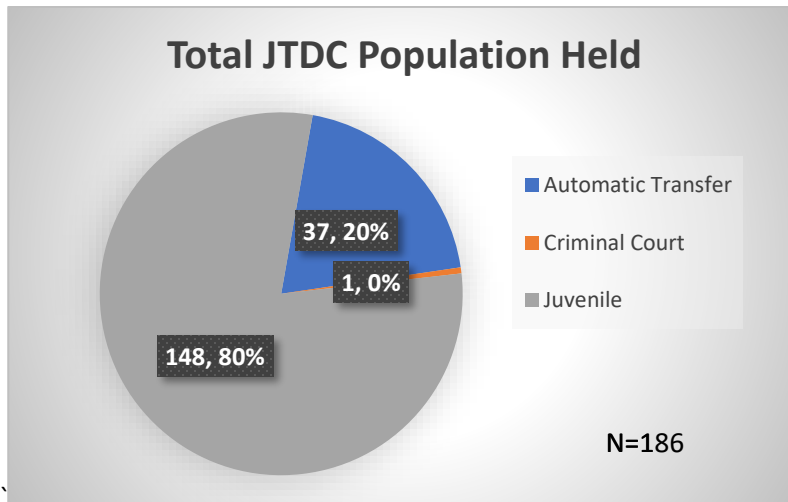

## Demographics for JTDC Population

### Thursday Morning Midnight Count

Total # of probation Involved youth<sup>1</sup>: 1,215

<sup>1</sup> Probation Active: Any youth who is pending sentencing with an active social history, has been formally placed on probation or supervision with Cook County Juvenile Probation on the date of the report.