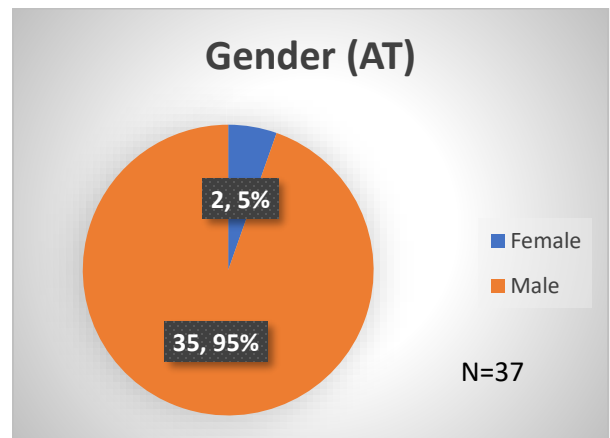

## Demographics for JTDC Population

### Thursday Morning Midnight Count

Total # of probation Involved youth<sup>1</sup>: 1,215

<sup>1</sup> Probation Active: Any youth who is pending sentencing with an active social history, has been formally placed on probation or supervision with Cook County Juvenile Probation on the date of the report.