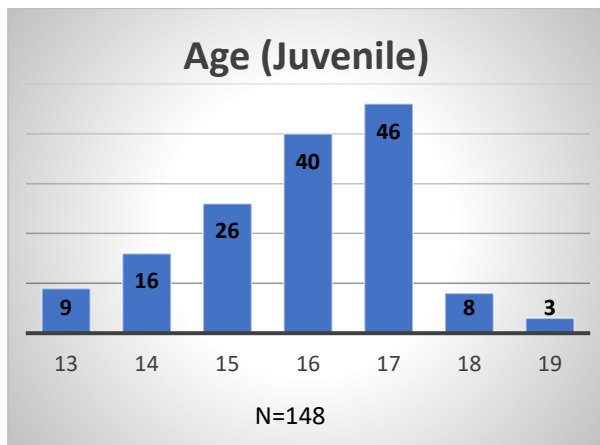

## Demographics for JTDC Population

### Thursday Morning Midnight Count

Total # of probation Involved youth<sup>1</sup>: 1,215

<sup>1</sup> Probation Active: Any youth who is pending sentencing with an active social history, has been formally placed on probation or supervision with Cook County Juvenile Probation on the date of the report.