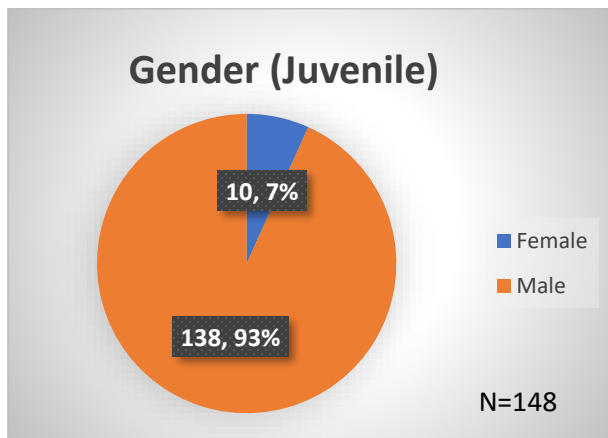

### Thursday Morning Midnight Count

Total # of probation Involved youth<sup>1</sup>: 1,215

<sup>1</sup> Probation Active: Any youth who is pending sentencing with an active social history, has been formally placed on probation or supervision with Cook County Juvenile Probation on the date of the report.